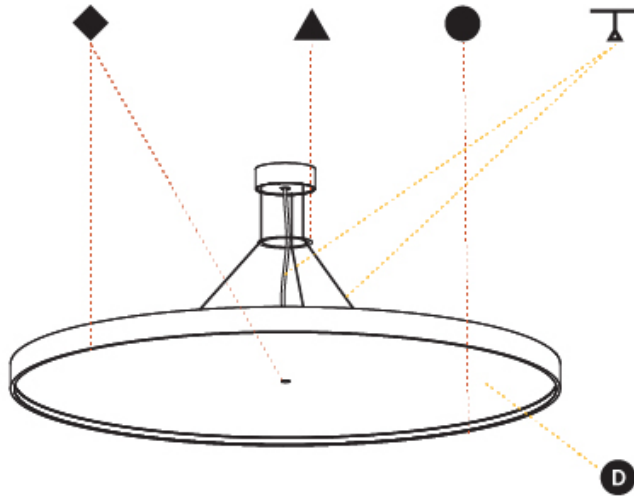

SIGN DIVA KORONA SUSPENSION

A300018-

PROJECT
TYPE
SPECIFIER
QUANTITY
DATE

A