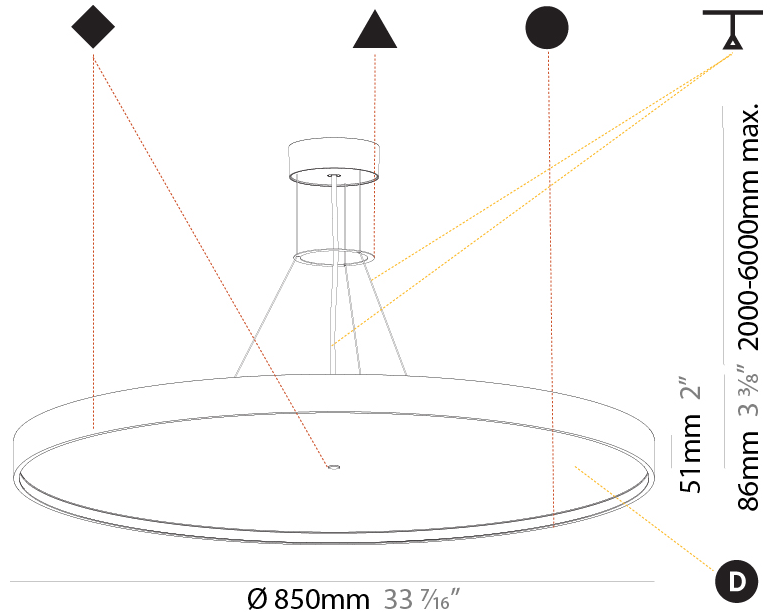

OPTICAL

RATINGS AND CERTIFICATIONS

Certified By: Certified for North American Standards
IP rating: IP20